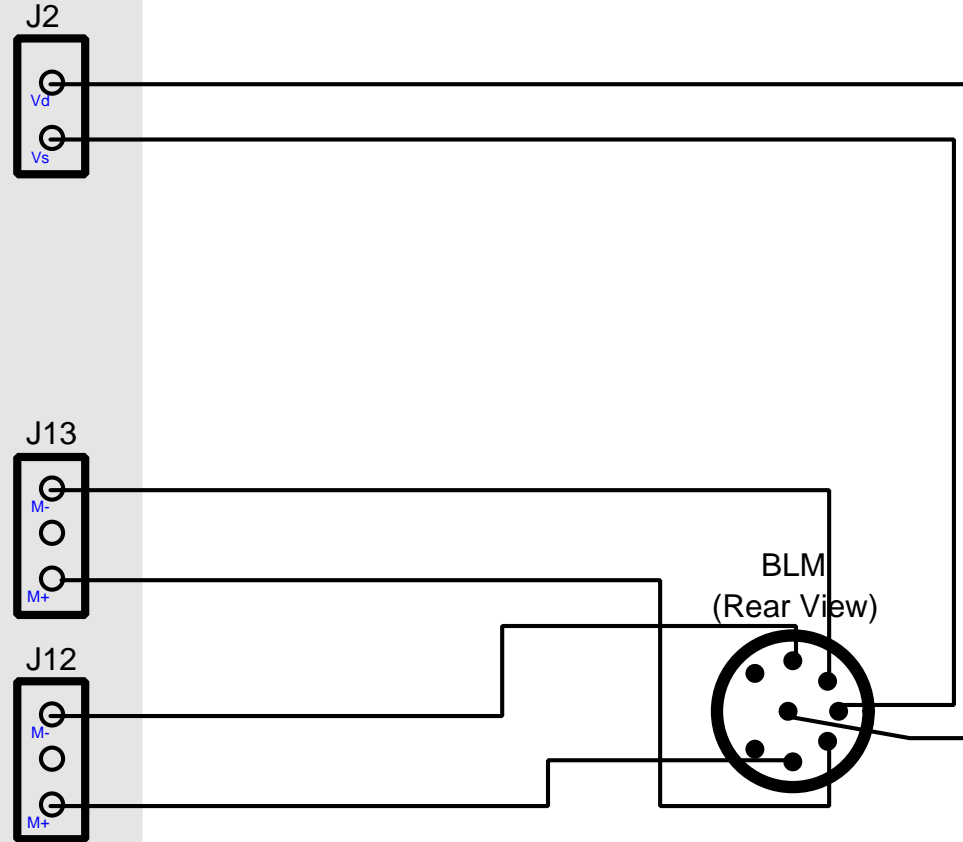

# MBHP\_CORE

MIDIbox Hardware Platform

BLM Connector (MBHP\_CORE Side)

(C) T. Klose 2010-09-09